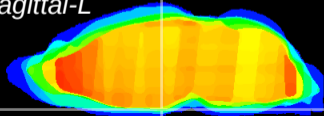

Coronal

Sagittal-R

Sagittal-L

ViBrism: CX02525
Horizontal

ME