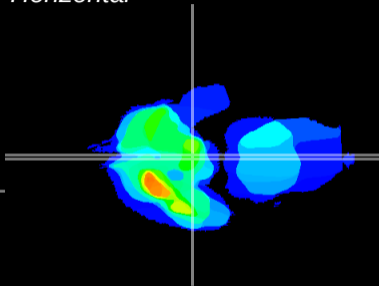

Coronal

Sagittal-R

Sagittal-L

ViBrism: CX02525
Horizontal

ME