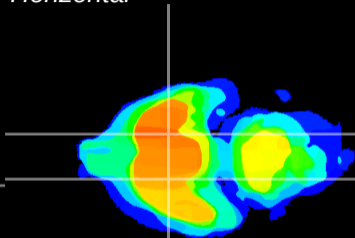

Coronal

Sagittal-R

Sagittal-L

ViBrism: CX02528
Horizontal

S0