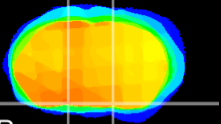

Coronal

Sagittal-R

Sagittal-L

ViBrism: CX02528
Horizontal

S0