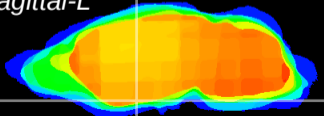

Coronal

Sagittal-R

Sagittal-L

ViBrism: CX02528
Horizontal

S0