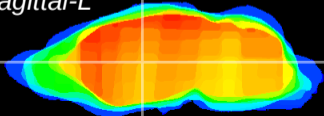

Coronal

Sagittal-R

Sagittal-L

ViBrisM: CX02530
Horizontal

VA/VL