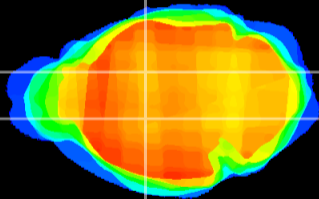

Coronal

Sagittal-R

Sagittal-L

ViBrisM: CX02530
Horizontal

VA/VL