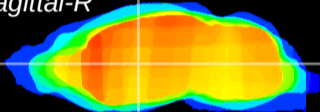

Coronal

Sagittal-R

Sagittal-L

ViBrisM: CX02530
Horizontal

VA/VL