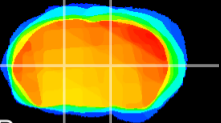

Coronal

Sagittal-R

Sagittal-L

ViBrisM: CX02530
Horizontal

VA/VL