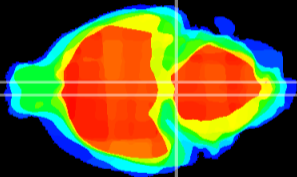

Coronal

Sagittal-R

Sagittal-L

ViBrisM: CX02531
Horizontal

Pn