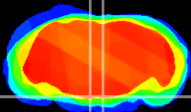

Coronal

Sagittal-R

Sagittal-L

ViBrisM: CX02531
Horizontal

Pn