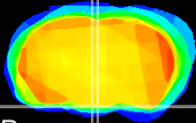

Coronal

Sagittal-R

Sagittal-L

ViBrism: CX02538
Horizontal

Arc