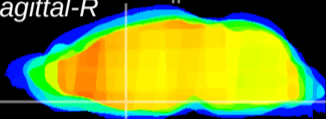

Coronal

Sagittal-R

Sagittal-L

ViBrism: CX02538  
Horizontal

MPA