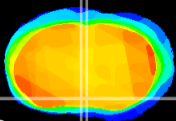

Coronal

Sagittal-R

Sagittal-L

ViBrism: CX02538  
Horizontal

MPA