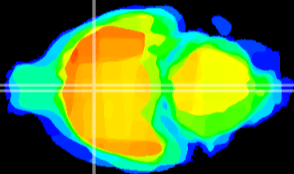

Coronal

Sagittal-R

Sagittal-L

ViBrism: CX02538  
Horizontal

MPA