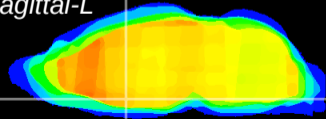

Coronal

Sagittal-R

Sagittal-L

ViBrism: CX02538  
Horizontal

MPA