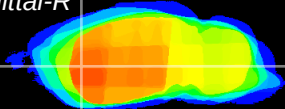

Coronal

Sagittal-R

Sagittal-L

ViBrism: CX02540  
Horizontal

CPU lateral