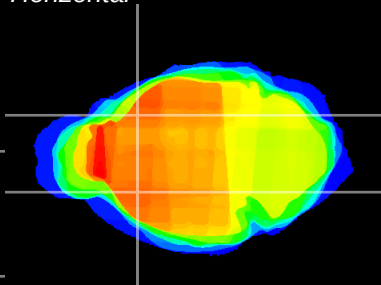

Coronal

Sagittal-R

Sagittal-L

ViBrism: CX02540  
Horizontal

CPU lateral