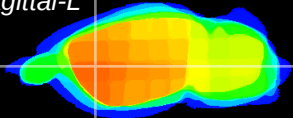

Coronal

Sagittal-R

Sagittal-L

ViBrism: CX02540  
Horizontal

CPU lateral