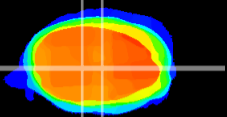

Coronal

Sagittal-R

Sagittal-L

ViBrism: CX02551
Horizontal

MVe