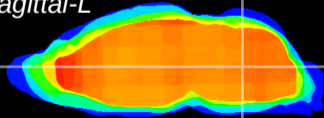

Coronal

Sagittal-R

Sagittal-L

ViBrism: CX02551
Horizontal

MVe