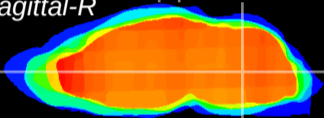

Coronal

Sagittal-R

Sagittal-L

ViBrism: CX02551
Horizontal

MVe