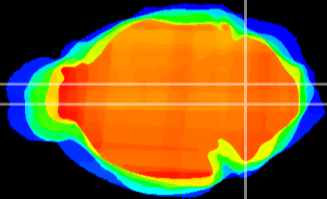

Coronal

Sagittal-R

Sagittal-L

ViBrism: CX02551
Horizontal

MVe