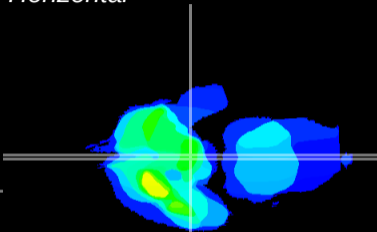

Coronal

Sagittal-R

Sagittal-L

ViBrism: CX02553
Horizontal

ME