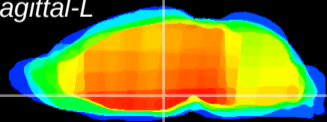

Coronal

Sagittal-R

Sagittal-L

ViBrism: CX02555
Horizontal

DM