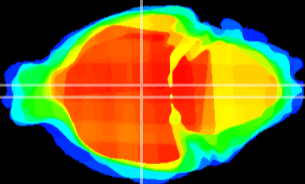

Coronal

Sagittal-R

Sagittal-L

ViBrism: CX02555
Horizontal

DM