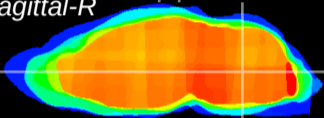

Coronal

Sagittal-R

Sagittal-L

ViBrism: CX02556
Horizontal

MVe