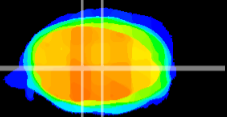

Coronal

Sagittal-R

Sagittal-L

ViBrism: CX02556
Horizontal

MVe