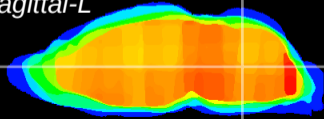

Coronal

Sagittal-R

Sagittal-L

ViBrism: CX02556
Horizontal

MVe