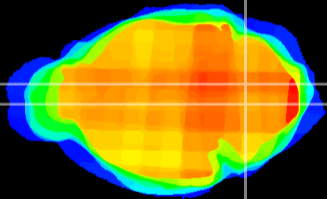

Coronal

Sagittal-R

Sagittal-L

ViBrism: CX02556
Horizontal

MVe