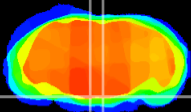

Coronal

Sagittal-R

Sagittal-L

ViBrism: CX02556
Horizontal

Pn