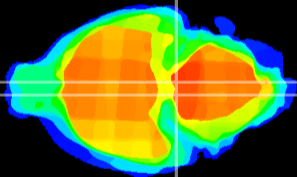

Coronal

Sagittal-R

Sagittal-L

ViBrism: CX02556
Horizontal

Pn