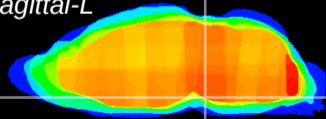

Coronal

Sagittal-R

Sagittal-L

ViBrism: CX02556
Horizontal

Pn