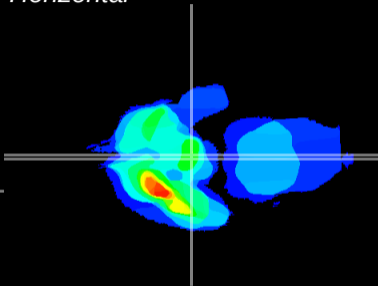

Coronal

Sagittal-R

Sagittal-L

ViBrism: CX02562
Horizontal

ME