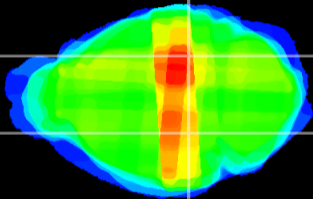

Coronal

Sagittal-R

Sagittal-L

ViBrism: CX02567
Horizontal

MG