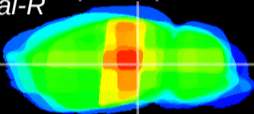

Coronal

Sagittal-R

Sagittal-L

ViBrism: CX02567
Horizontal

MG