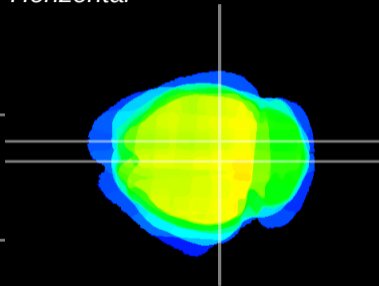

Coronal

Sagittal-R

Sagittal-L

ViBrism: CX02568
Horizontal

SC