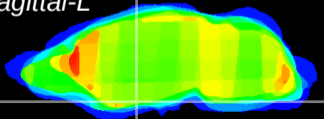

Coronal

Sagittal-R

Sagittal-L

ViBrism: CX02571
Horizontal

S0