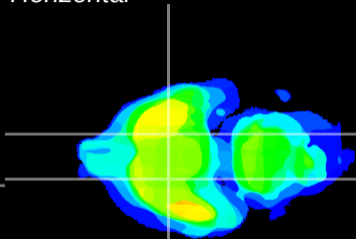

Coronal

Sagittal-R

Sagittal-L

ViBrism: CX02571
Horizontal

S0