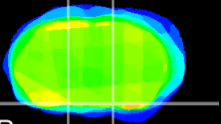

Coronal

Sagittal-R

Sagittal-L

ViBrism: CX02571
Horizontal

S0