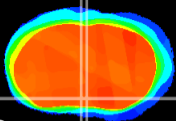

Coronal

Sagittal-R

Sagittal-L

ViBrism: CX02572  
Horizontal

MPA