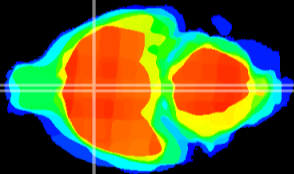

Coronal

Sagittal-R

Sagittal-L

ViBrism: CX02572  
Horizontal

MPA