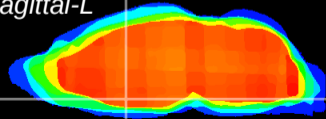

Coronal

Sagittal-R

Sagittal-L

ViBrism: CX02572  
Horizontal

MPA