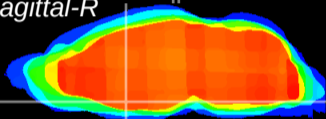

Coronal

Sagittal-R

Sagittal-L

ViBrism: CX02572  
Horizontal

MPA