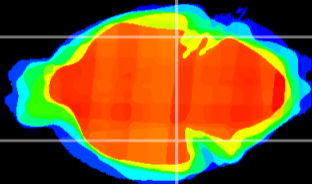

Coronal

Sagittal-R

Sagittal-L

ViBrism: CX02572
Horizontal

ventral S