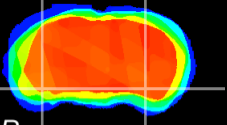

Coronal

Sagittal-R

Sagittal-L

ViBrism: CX02572
Horizontal

ventral S