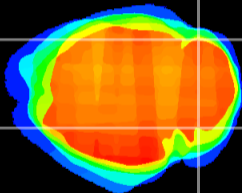

Coronal

Sagittal-R

Sagittal-L

ViBrism: CX02574
Horizontal

Cb lobe