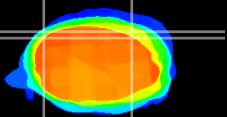

Coronal

Sagittal-R

Sagittal-L

ViBrism: CX02574
Horizontal

Cb lobe