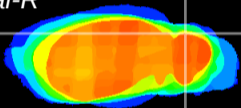

Coronal

Sagittal-R

Sagittal-L

ViBrism: CX02574
Horizontal

Cb lobe