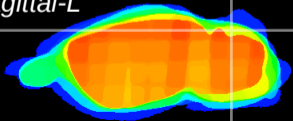

Coronal

Sagittal-R

Sagittal-L

ViBrism: CX02574
Horizontal

Cb lobe