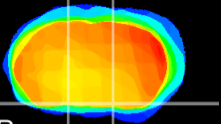

Coronal

Sagittal-R

Sagittal-L

ViBrism: CX02574
Horizontal

S0