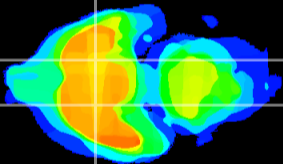

Coronal

Sagittal-R

Sagittal-L

ViBrism: CX02574
Horizontal

S0