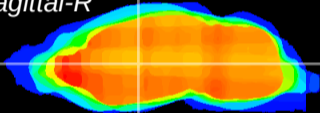

Coronal

Sagittal-R

Sagittal-L

ViBrism: CX02576
Horizontal

VA/VL