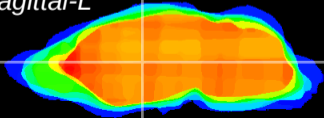

Coronal

Sagittal-R

Sagittal-L

ViBrism: CX02576
Horizontal

VA/VL