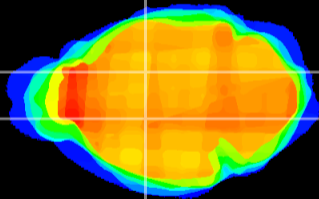

Coronal

Sagittal-R

Sagittal-L

ViBrism: CX02576
Horizontal

VA/VL