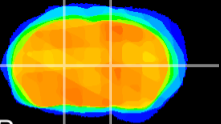

Coronal

Sagittal-R

Sagittal-L

ViBrism: CX02576
Horizontal

VA/VL