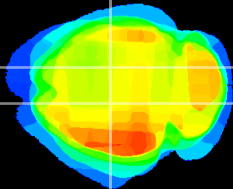

Coronal

Sagittal-R

Sagittal-L

ViBrism: CX02578
Horizontal

CA1