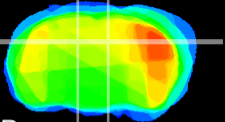

Coronal

Sagittal-R

Sagittal-L

ViBrism: CX02578
Horizontal

DG