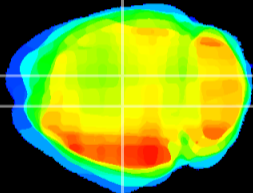

Coronal

Sagittal-R

Sagittal-L

ViBrism: CX02578
Horizontal

DG