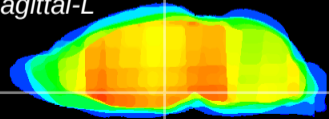

Coronal

Sagittal-R

Sagittal-L

ViBrism: CX02579
Horizontal

DM