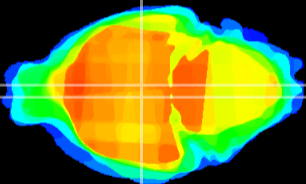

Coronal

Sagittal-R

Sagittal-L

ViBrism: CX02579
Horizontal

DM