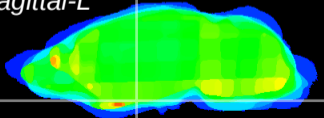

Coronal

Sagittal-R

Sagittal-L

ViBrism: CX02582
Horizontal

S0