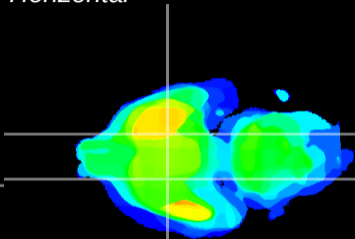

Coronal

Sagittal-R

Sagittal-L

ViBrism: CX02582
Horizontal

S0