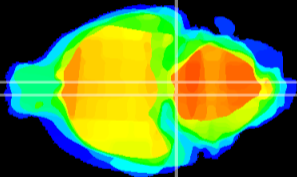

Coronal

Sagittal-R

Sagittal-L

ViBrism: CX02583
Horizontal

Pn