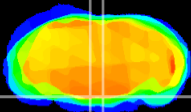

Coronal

Sagittal-R

Sagittal-L

ViBrism: CX02583
Horizontal

Pn