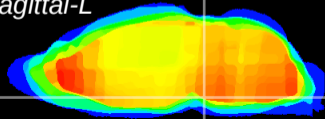

Coronal

Sagittal-R

Sagittal-L

ViBrism: CX02583
Horizontal

Pn