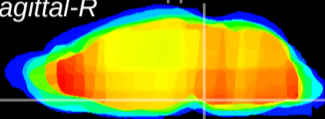

Coronal

Sagittal-R

Sagittal-L

ViBrism: CX02583
Horizontal

Pn