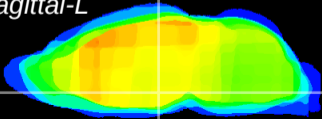

Coronal

Sagittal-R

Sagittal-L

ViBrism: CX02586
Horizontal

DM