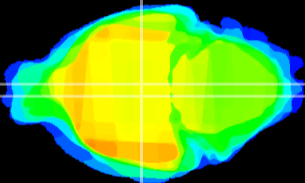

Coronal

Sagittal-R

Sagittal-L

ViBrism: CX02586
Horizontal

DM