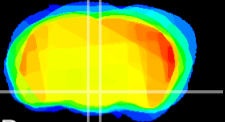

Coronal

Sagittal-R

Sagittal-L

ViBrism: CX02586
Horizontal

DM