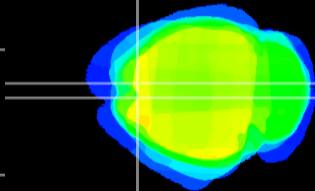

Coronal

Sagittal-R

Sagittal-L

ViBriSM: CX02590  
Horizontal

Cx motor