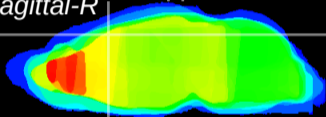

Coronal

Sagittal-R

Sagittal-L

ViBriSM: CX02590  
Horizontal

Cx motor