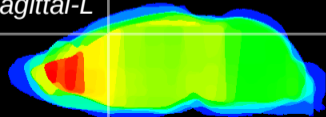

Coronal

Sagittal-R

Sagittal-L

ViBriSM: CX02590  
Horizontal

Cx motor