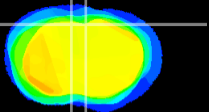

Coronal

Sagittal-R

Sagittal-L

ViBriSM: CX02590  
Horizontal

Cx motor