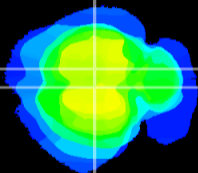

Coronal

Sagittal-R

Sagittal-L

ViBrism: CX02590
Horizontal

RS