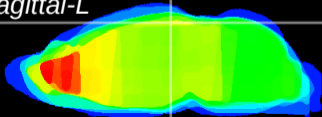

Coronal

Sagittal-R

Sagittal-L

ViBrism: CX02590
Horizontal

RS