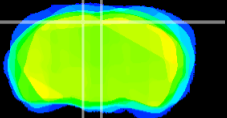

Coronal

Sagittal-R

Sagittal-L

ViBrism: CX02590
Horizontal

RS