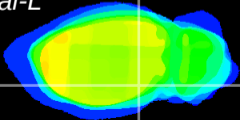

Coronal

Sagittal-R

Sagittal-L

ViBrism: CX02590
Horizontal

ventral S