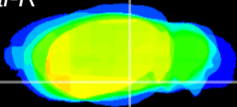

Coronal

Sagittal-R

Sagittal-L

ViBrism: CX02590
Horizontal

ventral S