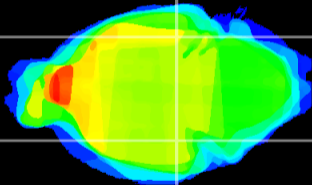

Coronal

Sagittal-R

Sagittal-L

ViBrism: CX02590
Horizontal

ventral S