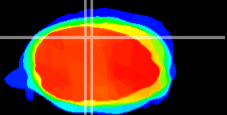

Coronal

Sagittal-R

Sagittal-L

ViBrism: CX02591  
Horizontal

Cb vermis