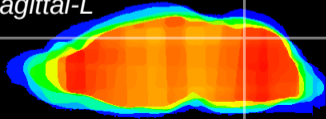

Coronal

Sagittal-R

Sagittal-L

ViBrism: CX02591  
Horizontal

Cb vermis