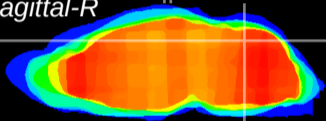

Coronal

Sagittal-R

Sagittal-L

ViBrism: CX02591  
Horizontal

Cb vermis