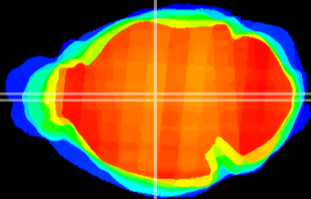

Coronal

Sagittal-R

Sagittal-L

ViBrism: CX02591
Horizontal

MD