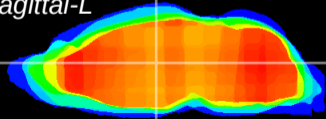

Coronal

Sagittal-R

Sagittal-L

ViBrism: CX02591
Horizontal

MD