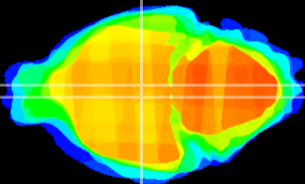

Coronal

Sagittal-R

Sagittal-L

ViBrism: CX02592
Horizontal

DM