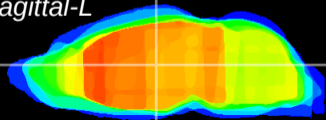

Coronal

Sagittal-R

Sagittal-L

ViBrism: CX02594
Horizontal

MD