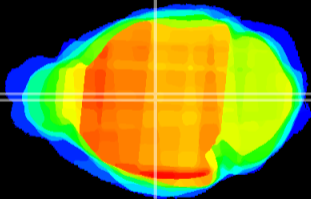

Coronal

Sagittal-R

Sagittal-L

ViBrism: CX02594
Horizontal

MD