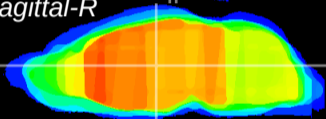

Coronal

Sagittal-R

Sagittal-L

ViBrism: CX02594
Horizontal

MD