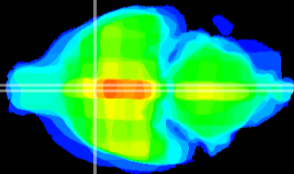

Coronal

Sagittal-R

Sagittal-L

ViBrism: CX02602
Horizontal

MPA