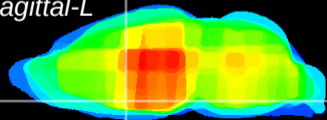

Coronal

Sagittal-R

Sagittal-L

ViBrism: CX02602
Horizontal

MPA