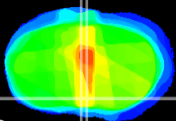

Coronal

Sagittal-R

Sagittal-L

ViBrism: CX02602
Horizontal

MPA