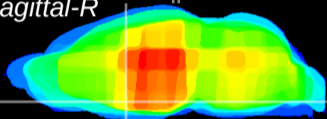

Coronal

Sagittal-R

Sagittal-L

ViBrism: CX02602
Horizontal

MPA