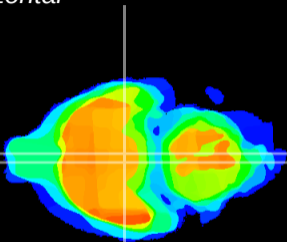

Coronal

Sagittal-R

Sagittal-L

ViBrism: CX02609
Horizontal

VMH