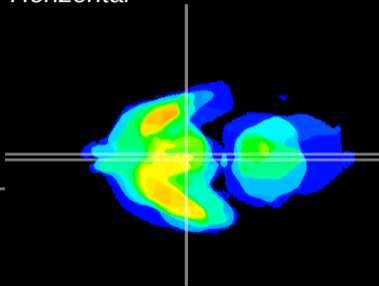

Coronal

Sagittal-R

Sagittal-L

ViBrism: CX02612
Horizontal

Arc