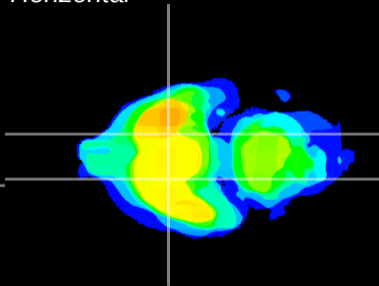

Coronal

Sagittal-R

Sagittal-L

ViBrism: CX02612
Horizontal

S0