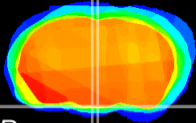

Coronal

Sagittal-R

Sagittal-L

ViBrism: CX02613
Horizontal

Arc