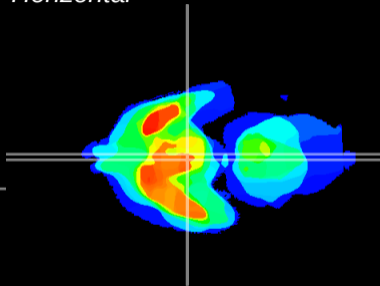

Coronal

Sagittal-R

Sagittal-L

ViBrism: CX02613
Horizontal

Arc