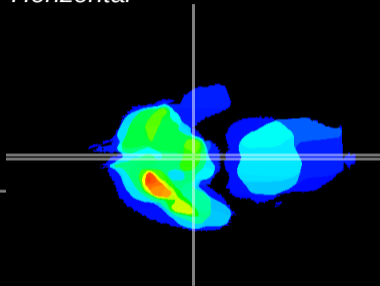

Coronal

Sagittal-R

Sagittal-L

ViBrism: CX02613
Horizontal

ME