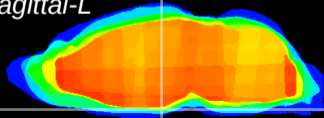

Coronal

Sagittal-R

Sagittal-L

ViBrism: CX02613
Horizontal

ME