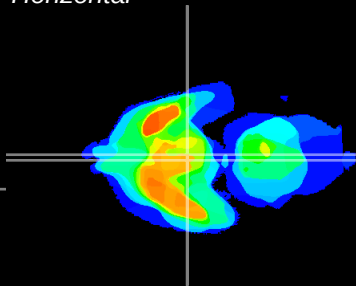

Coronal

Sagittal-R

Sagittal-L

ViBrism: CX02616
Horizontal

Arc