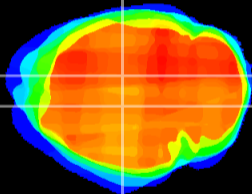

Coronal

Sagittal-R

Sagittal-L

ViBrism: CX02617
Horizontal

DG