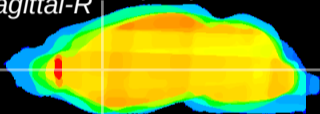

Coronal

Sagittal-R

Sagittal-L

ViBris: CX02623
Horizontal

CPU medial