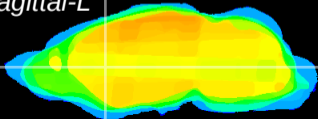

Coronal

Sagittal-R

Sagittal-L

ViBris: CX02623
Horizontal

CPU medial