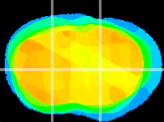

Coronal

Sagittal-R

Sagittal-L

ViBris: CX02623
Horizontal

CPU medial