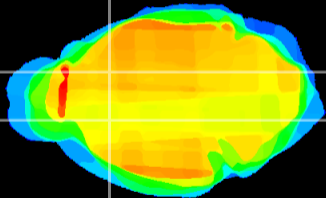

Coronal

Sagittal-R

Sagittal-L

ViBris: CX02623
Horizontal

CPU medial