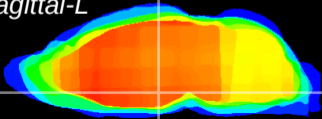

Coronal

Sagittal-R

Sagittal-L

ViBrism: CX02625
Horizontal

DM