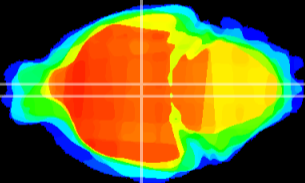

Coronal

Sagittal-R

Sagittal-L

ViBrism: CX02625
Horizontal

DM