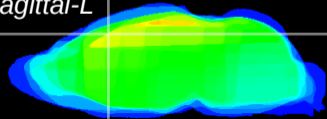

Coronal

Sagittal-R

Sagittal-L

ViBris: CX02626
Horizontal

Cx motor