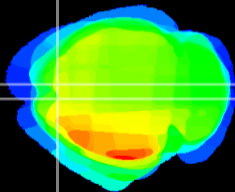

Coronal

Sagittal-R

Sagittal-L

ViBris: CX02626
Horizontal

Cx motor