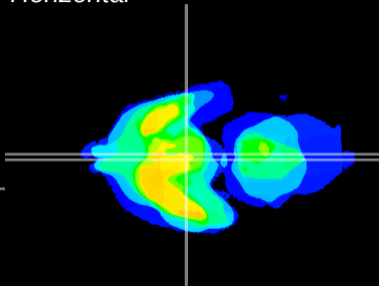

Coronal

Sagittal-R

Sagittal-L

ViBrism: CX02627
Horizontal

Arc