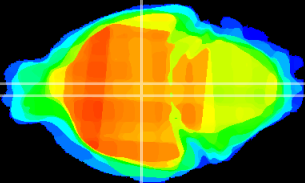

Coronal

Sagittal-R

Sagittal-L

ViBrism: CX02635
Horizontal

DM