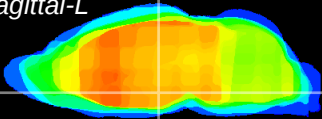

Coronal

Sagittal-R

Sagittal-L

ViBrism: CX02635
Horizontal

DM