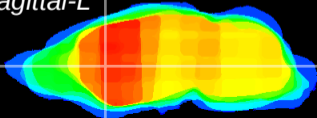

Coronal

Sagittal-R

Sagittal-L

ViBriSM: CX02637
Horizontal

CPU medial