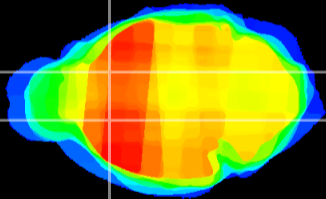

Coronal

Sagittal-R

Sagittal-L

ViBriSM: CX02637
Horizontal

CPU medial