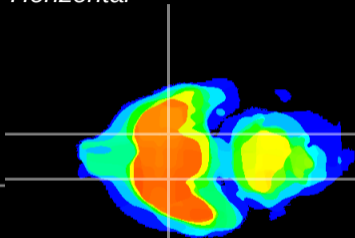

Coronal

Sagittal-R

Sagittal-L

ViBrism: CX02647
Horizontal

S0