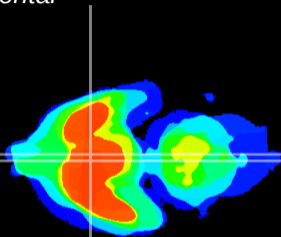

Coronal

Sagittal-R

Sagittal-L

ViBrism: CX02651
Horizontal

SCN